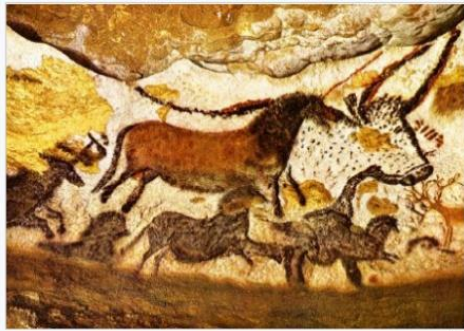

Prehistoric Cave Art

Great Hall of the Bulls in Lascaux