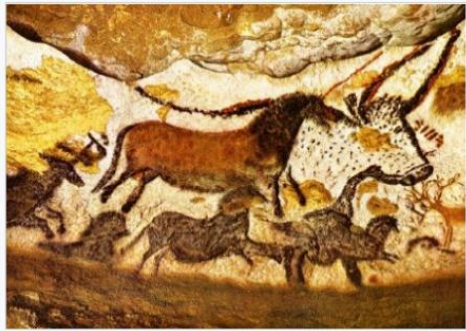

Prehistoric Cave Art

Great Hall of the Bulls in Lascaux